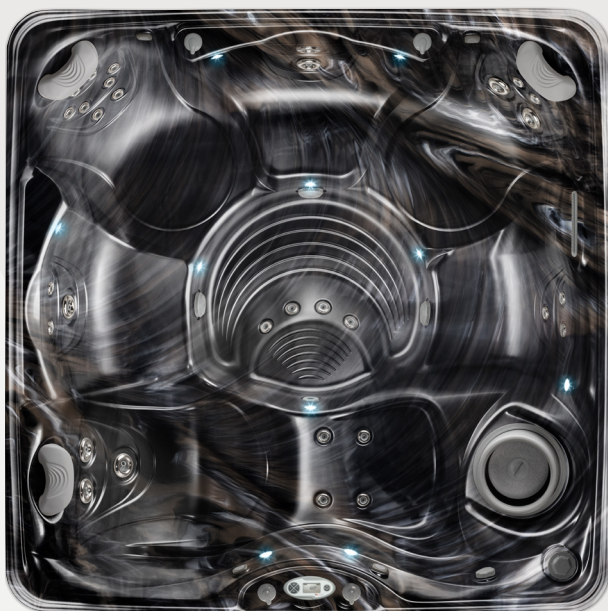

## MARINO™

Marino shown in Midnight Canyon shell

Marino shown with Midnight Canyon shell & Teak cabinet

### DIMENSIONS

Seating Capacity	6 adults
Dimensions	213 cm x 213 cm x 91 cm
Water Capacity	1,375 litres
Weight	Dry: 380 kg; Filled*: 2,235 kg

### PERFORMANCE FEATURES

Jets	35 Jets: 27 Euro 5 AdaptaFlo™ 3 AdaptaSsage™
Pumps	(2) ReliaFlo™ 2.0 Hp Pumps (4.0 BHP**); 1 Dual-Speed & 1 Single-Speed
Heater	Hi-Flow Heater (2,000 Watts)
Electrical	230V/16 amp
Energy Efficiency	Fully-insulated with FiberCor® material, 32kg/m <sup>3</sup> density, CEC-compliant

### COLOURS

Cover	Chestnut, Ash, Caramel
Spa Shell	White Pearl, Desert, Midnight Canyon, Tuscan Sun or Sterling Marble
EcoTech™ Cabinet	Espresso, Coastal Grey, Teak

\*Filled weight includes the weight of the occupants assuming an average weight of 80kg.